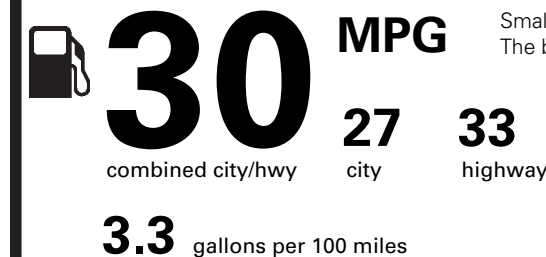

395.00

PRICE INFORMATION

BASE PRICE	\$27,105.00
TOTAL OPTIONS/OTHER	395.00
TOTAL VEHICLE & OPTIONS/OTHER	27,500.00
DESTINATION & DELIVERY	1,245.00

EPA DOT Fuel Economy and Environment

Gasoline Vehicle

Fuel Economy

Small SUVs range from 16 to 120 MPG. The best vehicle rates 136 MPGe.

You save
\$750

in fuel costs over 5 years compared to the average new vehicle.

Annual fuel cost

\$1,350

Fuel Economy & Greenhouse Gas Rating (tailpipe only) Smog Rating (tailpipe only)